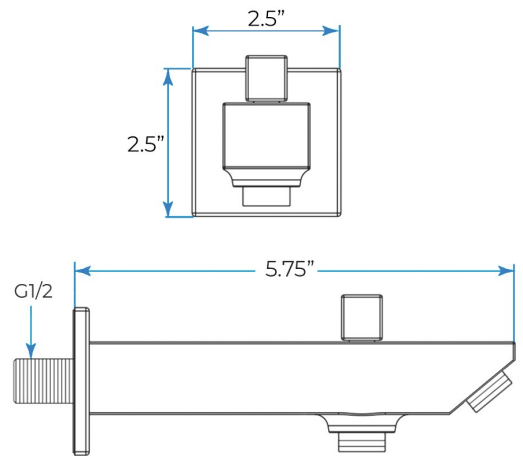

CHROME TOUCH PANEL CONTROLLED LED THERMOSTATIC RECESSED CEILING MOUNT MUSICAL RAINFALL SHOWER SYSTEM WITH JETTED BODY SPRAYS AND HAND SHOWER SPECIFICATIONS

Shower Panel /Hose Material: 304 Stainless Steel
 Shower Head Size: 900*300 mm
 Showerheads Install: Embedded Ceiling Mounted
 Concealed Mixer Install: Wall-Mounted
 LED Shower Head Functions: Rainfall, Waterfall, Mist, Water Column
 Water Pressure: 0.3 MPA
 Water Flow: 16L/min~28L/min
 Shower Accessories Material: Brass
 LED Light: Need to Connect Power
 LED Light Color: 64 Color
 Shower Hose Length: 1.5M
 AC: 100-265V 50/60Hz
 Music: Need Bluetooth

All dimensions and specifications are nominal and may vary. Use actual products for accuracy in critical situations.

Shower Mixer

Product shown is only for installation display purpose

Hand Shower

Flow Rate: 2.0 GPM / 7.6 LPM

Shower Mixer Connections

Spout

Body Jet

FEATURES

- Material: Brass
- Base Plate Height: 5-1/8"
- Base Plate Width: 5-1/8"
- Jet Surface Area: 3-1/8"
- Surface Depth: 1/4"
- Adjustment Angle: 5°
- Male NPT Connection: 1/2"
- Maximum Flow Rate: 2.5 GPM (9.5L/min) max @ 80 psi