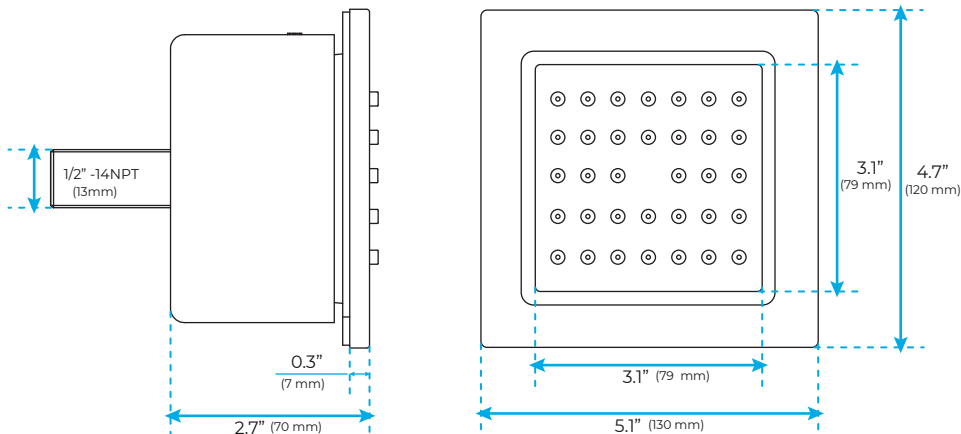

CHROME TOUCH PANEL CONTROLLED LED THERMOSTATIC RECESSED CEILING MOUNT MUSICAL RAINFALL SHOWER SYSTEM WITH JETTED BODY SPRAYS AND HAND SHOWER SPECIFICATIONS

Shower Panel /Hose Material: 304 Stainless Steel
 Shower Head Size: 900*300 mm
 Showerheads Install: Embedded Ceiling Mounted
 Concealed Mixer Install: Wall-Mounted
 LED Shower Head Functions: Rainfall, Waterfall, Mist, Water Column
 Water Pressure: 0.3 MPA
 Water Flow: 16L/min~28L/min
 Shower Accessories Material: Brass
 LED Light: Need to Connect Power
 LED Light Color: 64 Color
 Shower Hose Length: 1.5M
 AC: 100-265V 50/60Hz
 Music: Need Bluetooth

All dimensions and specifications are nominal and may vary. Use actual products for accuracy in critical situations.

Shower Mixer

Product shown is only for installation display purpose

Hand Shower

Flow Rate: 2.0 GPM / 7.6 LPM

Shower Mixer Connections

Spout

Body Jet

FEATURES

- Material: Brass
- Base Plate Height: 5-1/8"
- Base Plate Width: 5-1/8"
- Jet Surface Area: 3-1/8"
- Surface Depth: 1/4"
- Adjustment Angle: 5°
- Male NPT Connection: 1/2"
- Maximum Flow Rate: 2.5 GPM (9.5L/min) max @ 80 psi