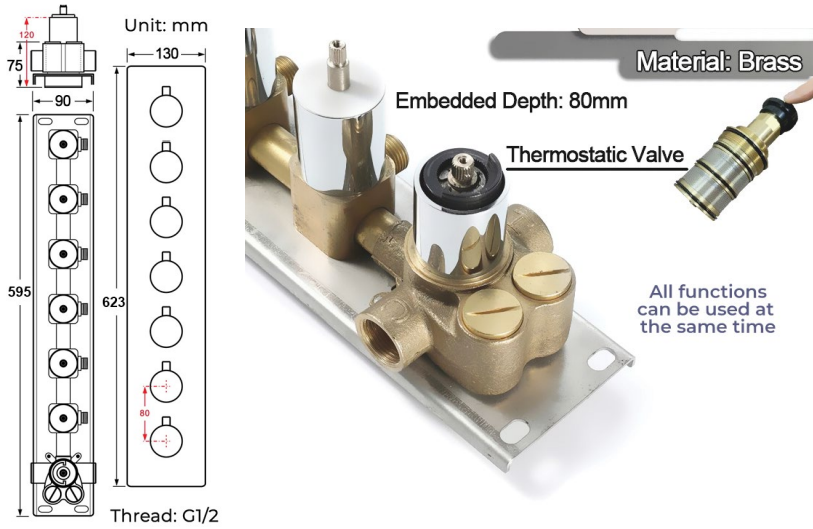

CHROME TOUCH PANEL CONTROLLED LED THERMOSTATIC RECESSED CEILING MOUNT MUSICAL RAINFALL SHOWER SYSTEM WITH JETTED BODY SPRAYS AND HAND SHOWER SPECIFICATIONS

Shower Panel /Hose Material: 304 Stainless Steel
 Shower Head Size: 900*300 mm
 Showerheads Install: Embedded Ceiling Mounted
 Concealed Mixer Install: Wall-Mounted
 LED Shower Head Functions: Rainfall, Waterfall, Mist, Water Column
 Water Pressure: 0.3 MPA
 Water Flow: 16L/min~28L/min
 Shower Accessories Material: Brass
 LED Light: Need to Connect Power
 LED Light Color: 64 Color
 Shower Hose Length: 1.5M
 AC: 100-265V 50/60Hz
 Music: Need Bluetooth

Water Pressure: 0.3-0.5MPA

Product shown is only for installation display purpose

Touch Panel Control

- Turn On/Off Control
- MANUAL MODE**
Total 64 colors
- Auto mode setting
- AUTO MODE**
Total 11 Auto mode
- Set the speed of color change, fast/slow

All dimensions and specifications are nominal and may vary. Use actual products for accuracy in critical situations.

Shower Mixer

Product shown is only for installation display purpose

Hand Shower

Flow Rate: 2.0 GPM / 7.6 LPM

Shower Mixer Connections

Spout

Body Jet

FEATURES

- Material: Brass
- Base Plate Height: 5-1/8"
- Base Plate Width: 5-1/8"
- Jet Surface Area: 3-1/8"
- Surface Depth: 1/4"
- Adjustment Angle: 5°
- Male NPT Connection: 1/2"
- Maximum Flow Rate: 2.5 GPM (9.5L/min) max @ 80 psi