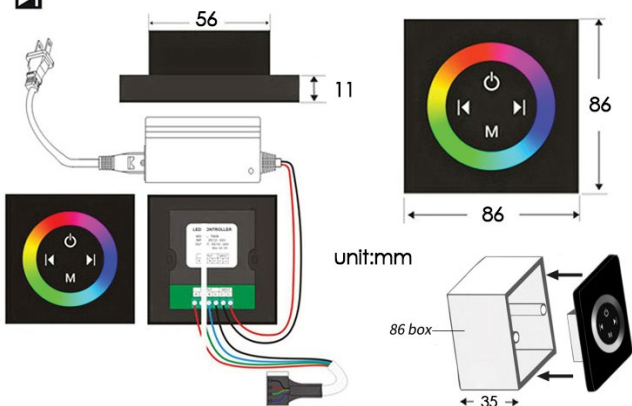

CHROME TOUCH PANEL CONTROLLED LED THERMOSTATIC RECESSED CEILING MOUNT MUSICAL RAINFALL SHOWER SYSTEM WITH JETTED BODY SPRAYS AND HAND SHOWER SPECIFICATIONS

Shower Panel /Hose Material: 304 Stainless Steel
 Shower Head Size: 900*300 mm
 Showerheads Install: Embedded Ceiling Mounted
 Concealed Mixer Install: Wall-Mounted
 LED Shower Head Functions: Rainfall, Waterfall, Mist, Water Column
 Water Pressure: 0.3 MPA
 Water Flow: 16L/min~28L/min
 Shower Accessories Material: Brass
 LED Light: Need to Connect Power
 LED Light Color: 64 Color
 Shower Hose Length: 1.5M
 AC: 100-265V 50/60Hz
 Music: Need Bluetooth

Water Pressure: 0.3-0.5MPA

Product shown is only for installation display purpose

Touch Panel Control

- Turn On/Off Control
- MANUAL MODE**
Total 64 colors
- Auto mode setting
- AUTO MODE**
Total 11 Auto mode
- Set the speed of color change, fast/slow

All dimensions and specifications are nominal and may vary. Use actual products for accuracy in critical situations.

Shower Mixer

Product shown is only for installation display purpose

Hand Shower

Flow Rate: 2.0 GPM / 7.6 LPM

Shower Mixer Connections

Spout

Body Jet

FEATURES

- Material: Brass
- Base Plate Height: 5-1/8"
- Base Plate Width: 5-1/8"
- Jet Surface Area: 3-1/8"
- Surface Depth: 1/4"
- Adjustment Angle: 5°
- Male NPT Connection: 1/2"
- Maximum Flow Rate: 2.5 GPM (9.5L/min) max @ 80 psi