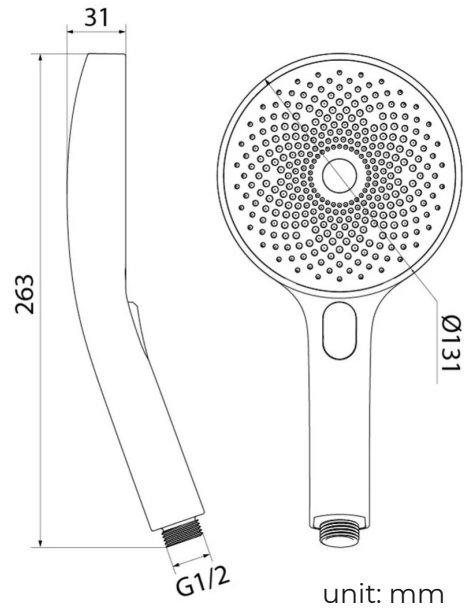

CHROME TOUCH PANEL CONTROLLED LED THERMOSTATIC RECESSED CEILING MOUNT MUSICAL RAINFALL SHOWER SYSTEM WITH JETTED BODY SPRAYS AND HAND SHOWER SPECIFICATIONS

Shower Panel /Hose Material: 304 Stainless Steel
 Shower Head Size: 900*300 mm
 Showerheads Install: Embedded Ceiling Mounted
 Concealed Mixer Install: Wall-Mounted
 LED Shower Head Functions: Rainfall, Waterfall, Mist, Water Column
 Water Pressure: 0.3 MPA
 Water Flow: 16L/min~28L/min
 Shower Accessories Material: Brass
 LED Light: Need to Connect Power
 LED Light Color: 64 Color
 Shower Hose Length: 1.5M
 AC: 100-265V 50/60Hz
 Music: Need Bluetooth

Water Pressure: 0.3-0.5MPA

Product shown is only for installation display purpose

Touch Panel Control

- Turn On/Off Control
- MANUAL MODE**
Total 64 colors
- Auto mode setting
- AUTO MODE**
Total 11 Auto mode
- Set the speed of color change, fast/slow

All dimensions and specifications are nominal and may vary. Use actual products for accuracy in critical situations.

Shower Mixer

Product shown is only for installation display purpose

Hand Shower

Flow Rate: 2.0 GPM / 7.6 LPM

Shower Mixer Connections

Spout

Body Jet

FEATURES

- Material: Brass
- Base Plate Height: 5-1/8"
- Base Plate Width: 5-1/8"
- Jet Surface Area: 3-1/8"
- Surface Depth: 1/4"
- Adjustment Angle: 5°
- Male NPT Connection: 1/2"
- Maximum Flow Rate: 2.5 GPM (9.5L/min) max @ 80 psi