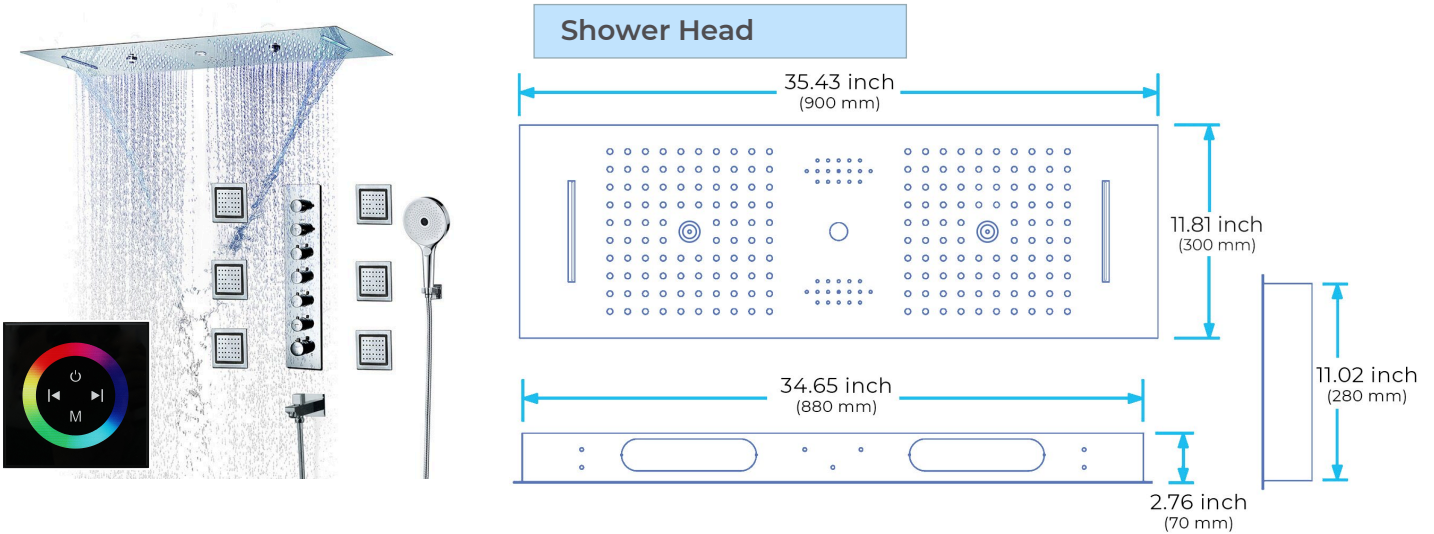

CHROME TOUCH PANEL CONTROLLED LED THERMOSTATIC RECESSED CEILING MOUNT MUSICAL RAINFALL SHOWER SYSTEM WITH JETTED BODY SPRAYS AND HAND SHOWER SPECIFICATIONS

Shower Panel /Hose Material: 304 Stainless Steel
 Shower Head Size: 900*300 mm
 Showerheads Install: Embedded Ceiling Mounted
 Concealed Mixer Install: Wall-Mounted
 LED Shower Head Functions: Rainfall, Waterfall, Mist, Water Column
 Water Pressure: 0.3 MPA
 Water Flow: 16L/min~28L/min
 Shower Accessories Material: Brass
 LED Light: Need to Connect Power
 LED Light Color: 64 Color
 Shower Hose Length: 1.5M
 AC: 100-265V 50/60Hz
 Music: Need Bluetooth

Water Pressure: 0.3-0.5MPA

Product shown is only for installation display purpose

Touch Panel Control

- Turn On/Off Control
- MANUAL MODE**
Total 64 colors
- Auto mode setting
- AUTO MODE**
Total 11 Auto mode
- Set the speed of color change, fast/slow

All dimensions and specifications are nominal and may vary. Use actual products for accuracy in critical situations.

Shower Mixer

Product shown is only for installation display purpose

Hand Shower

Flow Rate: 2.0 GPM / 7.6 LPM

Shower Mixer Connections

Spout

Body Jet

FEATURES

- Material: Brass
- Base Plate Height: 5-1/8"
- Base Plate Width: 5-1/8"
- Jet Surface Area: 3-1/8"
- Surface Depth: 1/4"
- Adjustment Angle: 5°
- Male NPT Connection: 1/2"
- Maximum Flow Rate: 2.5 GPM (9.5L/min) max @ 80 psi