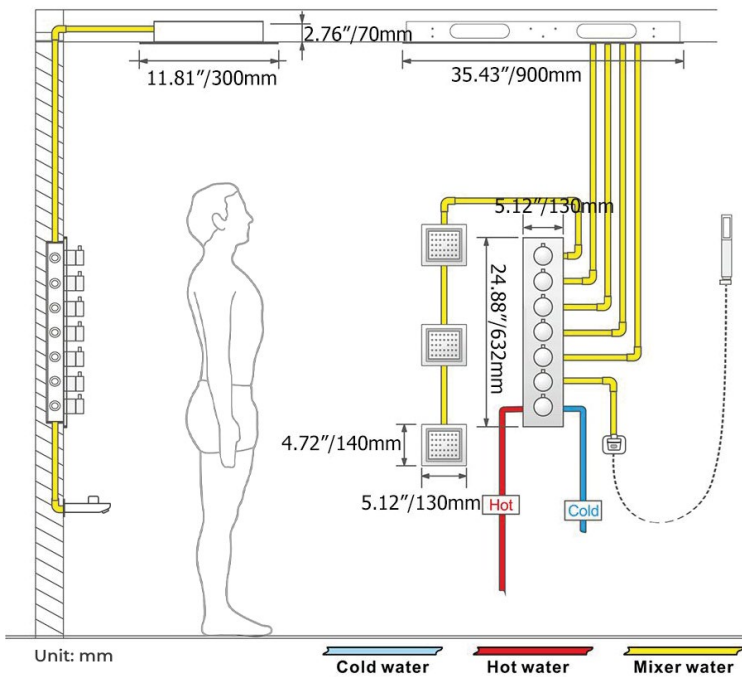

CHROME TOUCH PANEL CONTROLLED LED THERMOSTATIC RECESSED CEILING MOUNT MUSICAL RAINFALL SHOWER SYSTEM WITH JETTED BODY SPRAYS AND HAND SHOWER SPECIFICATIONS

Shower Panel /Hose Material: 304 Stainless Steel
 Shower Head Size: 900*300 mm
 Showerheads Install: Embedded Ceiling Mounted
 Concealed Mixer Install: Wall-Mounted
 LED Shower Head Functions: Rainfall, Waterfall, Mist, Water Column
 Water Pressure: 0.3 MPA
 Water Flow: 16L/min~28L/min
 Shower Accessories Material: Brass
 LED Light: Need to Connect Power
 LED Light Color: 64 Color
 Shower Hose Length: 1.5M
 AC: 100-265V 50/60Hz
 Music: Need Bluetooth

Water Pressure: 0.3-0.5MPA

Product shown is only for installation display purpose

Touch Panel Control

- Turn On/Off Control
- MANUAL MODE**
Total 64 colors
- Auto mode setting
- AUTO MODE**
Total 11 Auto mode
- Set the speed of color change, fast/slow

All dimensions and specifications are nominal and may vary. Use actual products for accuracy in critical situations.

Shower Mixer

Product shown is only for installation display purpose

Hand Shower

Flow Rate: 2.0 GPM / 7.6 LPM

Shower Mixer Connections

Spout

Body Jet

FEATURES

- Material: Brass
- Base Plate Height: 5-1/8"
- Base Plate Width: 5-1/8"
- Jet Surface Area: 3-1/8"
- Surface Depth: 1/4"
- Adjustment Angle: 5°
- Male NPT Connection: 1/2"
- Maximum Flow Rate: 2.5 GPM (9.5L/min) max @ 80 psi